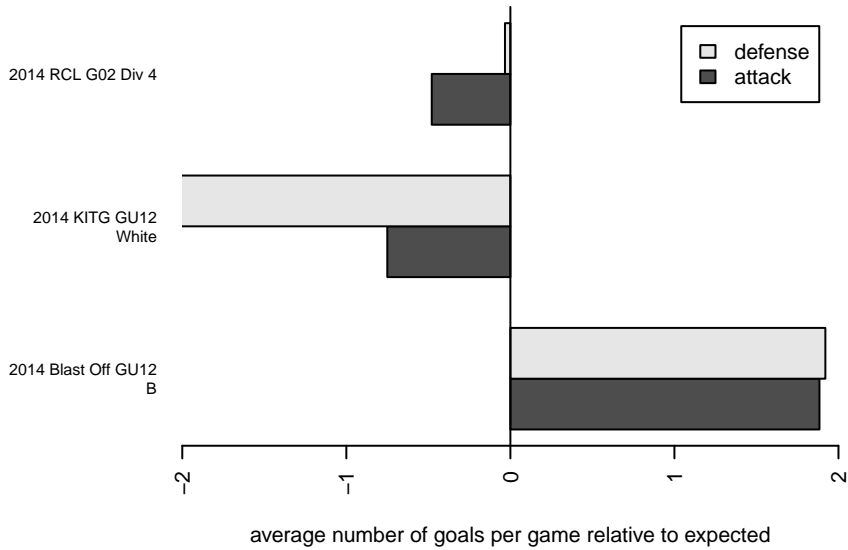

Performance relative to 13 month average