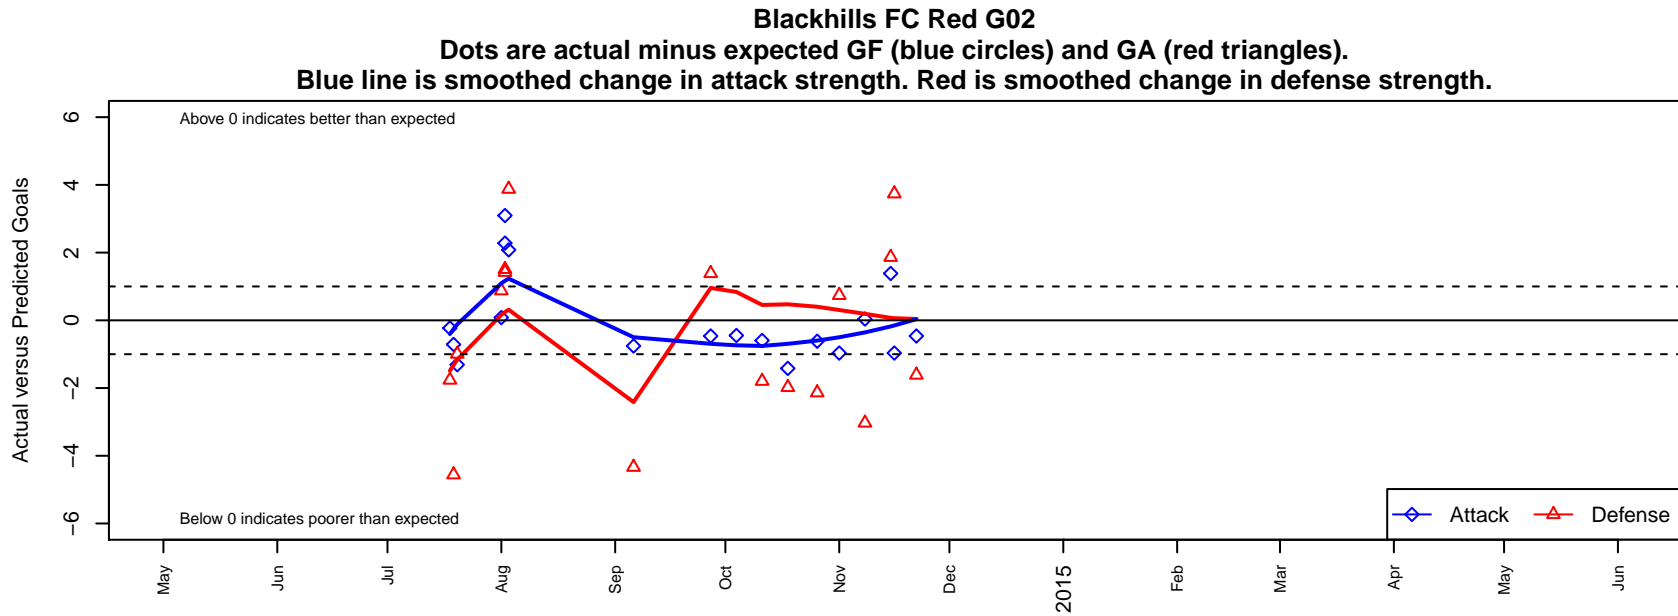

Blackhills FC Red G02

Blackhills FC
 Olympia, WA
 G02 total strength=243
 attack=0.23 defense=0.09
 fall league = RCL G02 Div 4

alt names used:
 Blackhills FC G 02 Red B
 Blackhills FC G02 Red
 Blackhills FC G 02 Red B

Venues played:
 2014 KITG GU12 White
 2014 Blast Off GU12 B
 2014 RCL G02 Div 4

**attack and defense variance (black dot)
relative to other teams
and top 10 in region**

**attack and defense rating
relative to others at age
and all opponents in last 13 months**