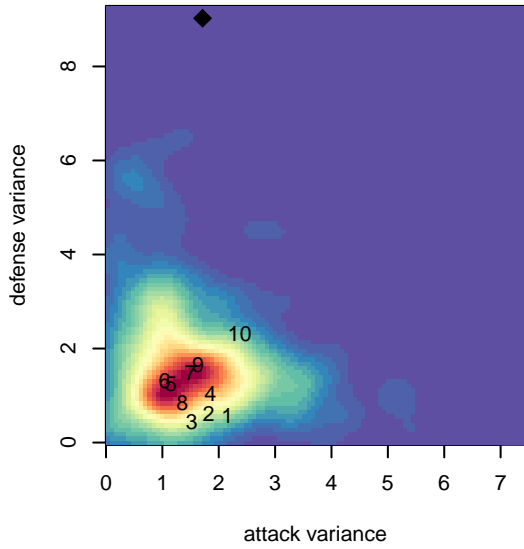

Blackhills FC Red G02

Blackhills FC
 Olympia, WA
 G02 total strength=243
 attack=0.23 defense=0.09
 fall league = RCL G02 Div 4

alt names used:
 Blackhills FC G 02 Red B
 Blackhills FC G02 Red
 Blackhills FC G 02 Red B

Venues played:
 2014 KITG GU12 White
 2014 Blast Off GU12 B
 2014 RCL G02 Div 4

**attack and defense variance (black dot)
relative to other teams
and top 10 in region**

**attack and defense rating
relative to others at age
and all opponents in last 13 months**