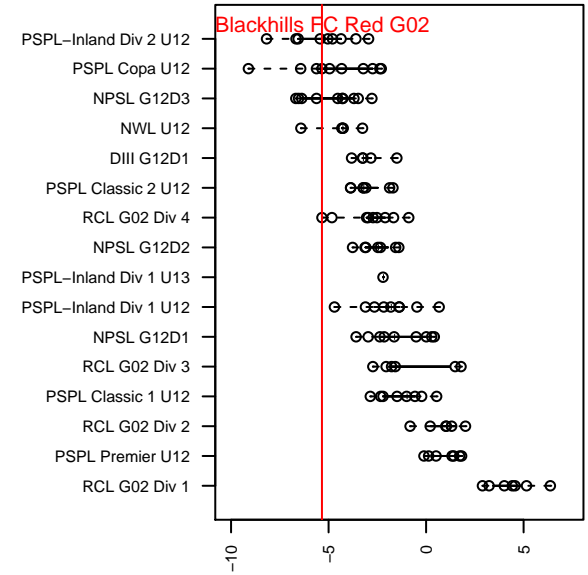

Blackhills FC Red G02

Blackhills FC
 Olympia, WA
 G02 total strength=243
 attack=0.23 defense=0.09
 fall league = RCL G02 Div 4

alt names used:
 Blackhills FC G 02 Red B
 Blackhills FC G02 Red
 Blackhills FC G 02 Red B

Venues played:
 2014 KITG GU12 White
 2014 Blast Off GU12 B
 2014 RCL G02 Div 4

**attack and defense variance (black dot)
relative to other teams
and top 10 in region**

**attack and defense rating
relative to others at age
and all opponents in last 13 months**